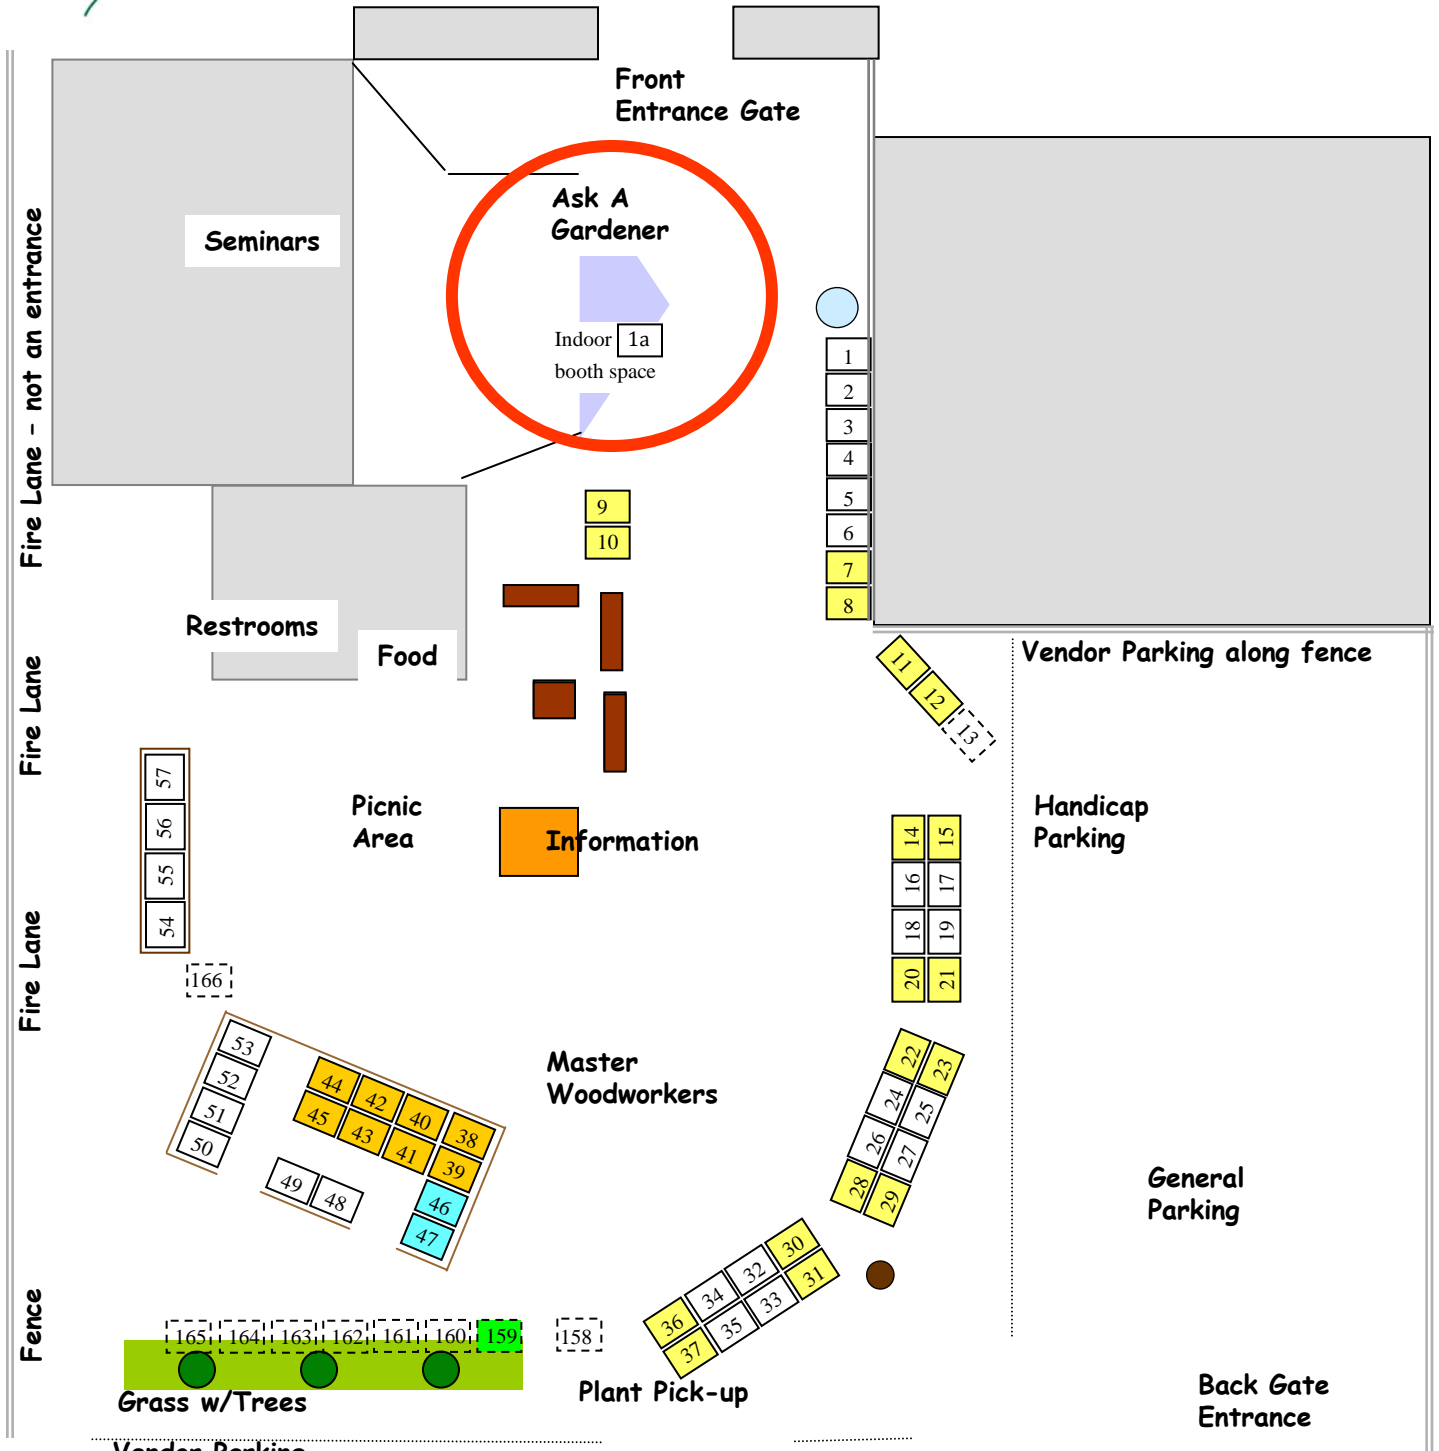

**ywca GardenFest**  
**June 4 & 5, 2011**  
**9 - 4 daily**  
**La Crosse Oktoberfest Grounds**

Tented /Covered Area   
  Uncovered Area

Areas in color will be sold together, priced as \$150 for the first 10'x10' space plus \$100 for each additional 10'x10' space. Uncovered areas are \$100 for the first 10'x10' and \$100 for each additional 10'x10' space

Map for position purposes only - not to scale  
 The YWCA reserves the right to re-position tents as needed

**For set-up and Plant Pick-up Drive Through AND THIS YEAR PARKING!**